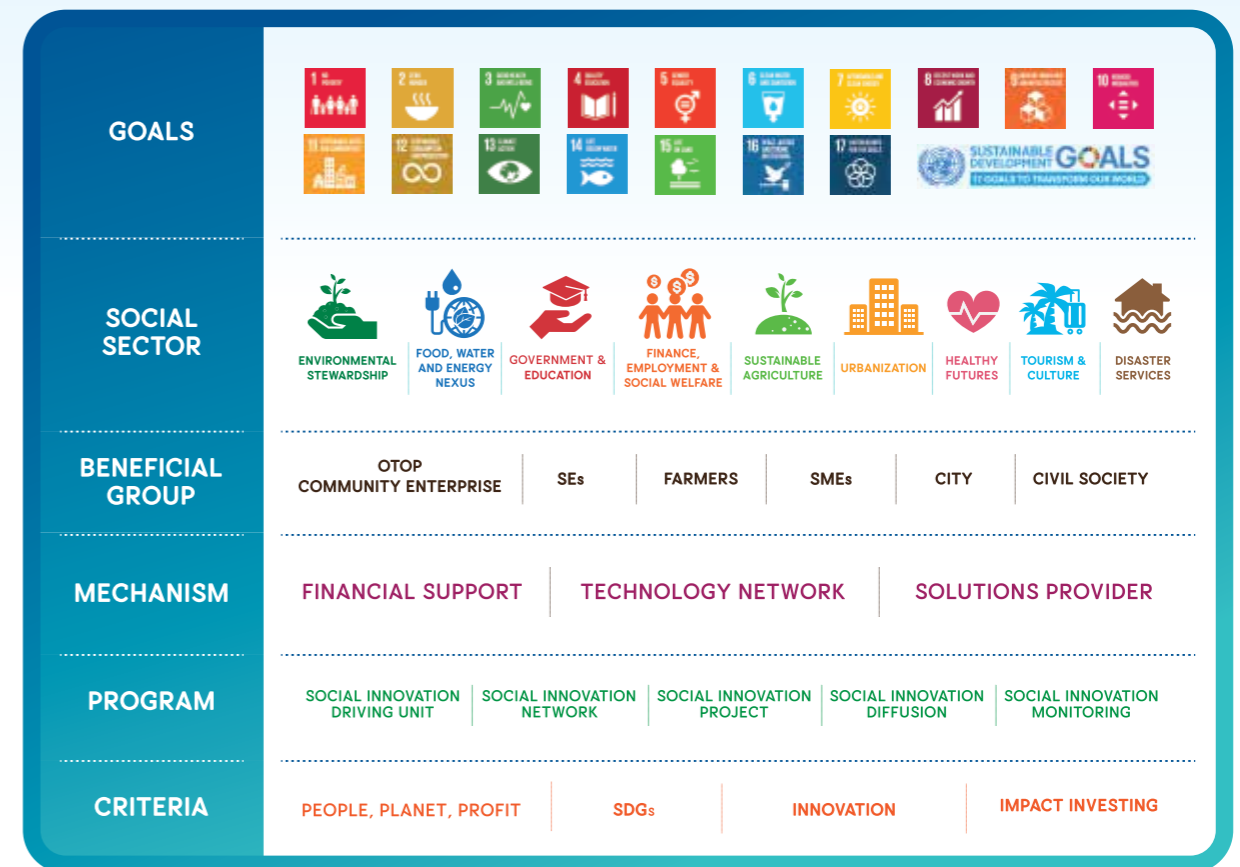

SOCIAL INNOVATION

NATIONAL INNOVATION AGENCY

KEY SUCCESS: NEW IDEAS + POSITIVE IMPACT

“Innovation” is the heart of driving the country's economic and social system to become “Thailand 4.0”. Previously, “Thailand Innovation System” has continuously grown in economic, social, environment, technology and infrastructure. However, there are still many challenges to drive the country forward with innovation such as manpower development, area-based development, and competitiveness development.

Innovation for Human Development

- Creating innovation potential development programs for youths, entrepreneurs (startups and SMEs), and executives including various courses and incubator programs

Innovation for Economic and Social development

- Creating opportunities to access and utilize innovative infrastructures
- Supporting innovative businesses with financial mechanisms for both new businesses and businesses that are ready for growth
- Creating market expansion opportunities and connecting entrepreneurs with investors through our domestic and international networks

Innovation for Nation

- Building an innovation ecosystem for Startup and SMEs
- Building the image of Thailand to be recognized as “Innovation Nation”

“What is Social Innovation?”... Social Innovation is the process of applying new ideas or new knowledge to improve the quality of life, community, and environment. This will lead to a sustainably positive impact on society, and reduce inequality in a concrete way.